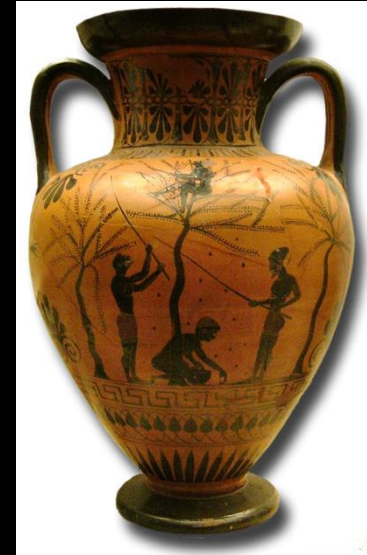

GREEK POTTERY

PURPOSE

- Storage
- Dishes
- Vases
- Art

INGREDIENTS

- Red-orange clay
- Black ink
- White & red paint
(in small amounts)

DESIGNS

- Black-Figured Pottery
 - Design painted black
 - Orange background
- Red-Figured Pottery
 - Design left orange
 - Background painted black

SUBJECT MATTER

MYTHOLOGY

HISTORICAL EVENTS

EVERYDAY LIFE