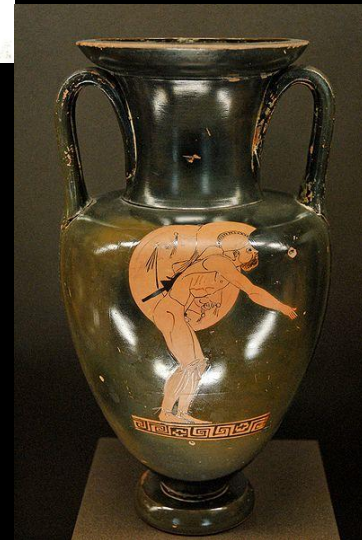

GREEK POTTERY

PURPOSE

- Storage
- Dishes
- Vases
- Art

INGREDIENTS

- Red-orange clay
- Black ink
- White & red paint
(in small amounts)

DESIGNS

- Black-Figured Pottery
 - Design painted black
 - Orange background
- Red-Figured Pottery
 - Design left orange
 - Background painted black

SUBJECT MATTER

MYTHOLOGY

HISTORICAL EVENTS

EVERYDAY LIFE