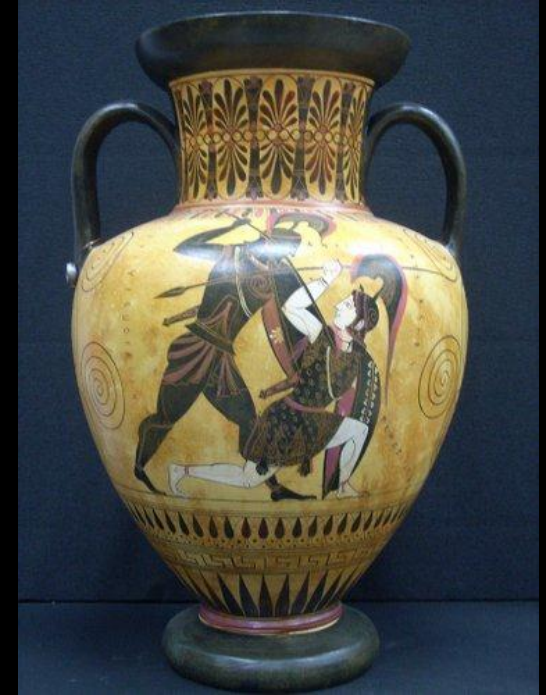

GREEK POTTERY

PURPOSE

- Storage
- Dishes
- Vases
- Art

INGREDIENTS

- Red-orange clay
- Black ink
- White & red paint
(in small amounts)

DESIGNS

- Black-Figured Pottery
 - Design painted black
 - Orange background
- Red-Figured Pottery
 - Design left orange
 - Background painted black

SUBJECT MATTER

MYTHOLOGY

HISTORICAL EVENTS

EVERYDAY LIFE