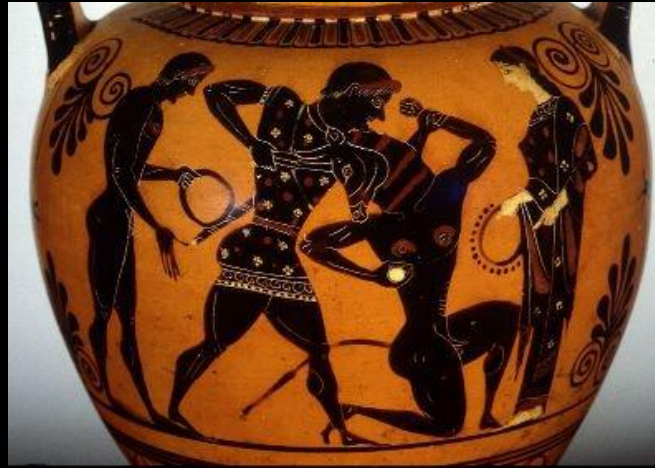

GREEK POTTERY

PURPOSE

- Storage
- Dishes
- Vases
- Art

INGREDIENTS

- Red-orange clay
- Black ink
- White & red paint
(in small amounts)

DESIGNS

- Black-Figured Pottery
 - Design painted black
 - Orange background
- Red-Figured Pottery
 - Design left orange
 - Background painted black

SUBJECT MATTER

MYTHOLOGY

HISTORICAL EVENTS

EVERYDAY LIFE